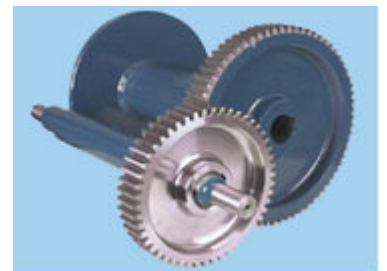

Quality roller bearings.

Quality machine cut gears

Proudly distributed by **McDowall Engineering**
Ph: +61 7 3881 3562 Fax: +61 7 3881 3567
Email: enquiries@mcde.com.au
www.mcde.com.au