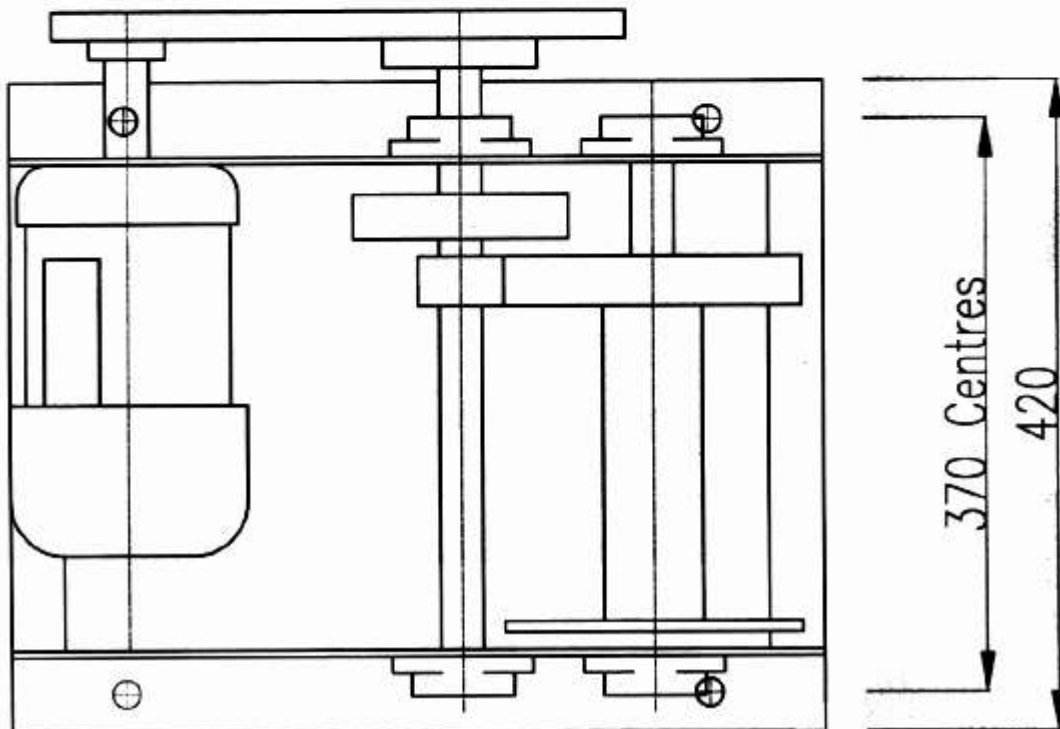

Proudly distributed by **McDowall Engineering**
Ph: +61 7 3881 3562 Fax: +61 7 3881 3567
Email: enquiries@mcde.com.au
www.mcde.com.au