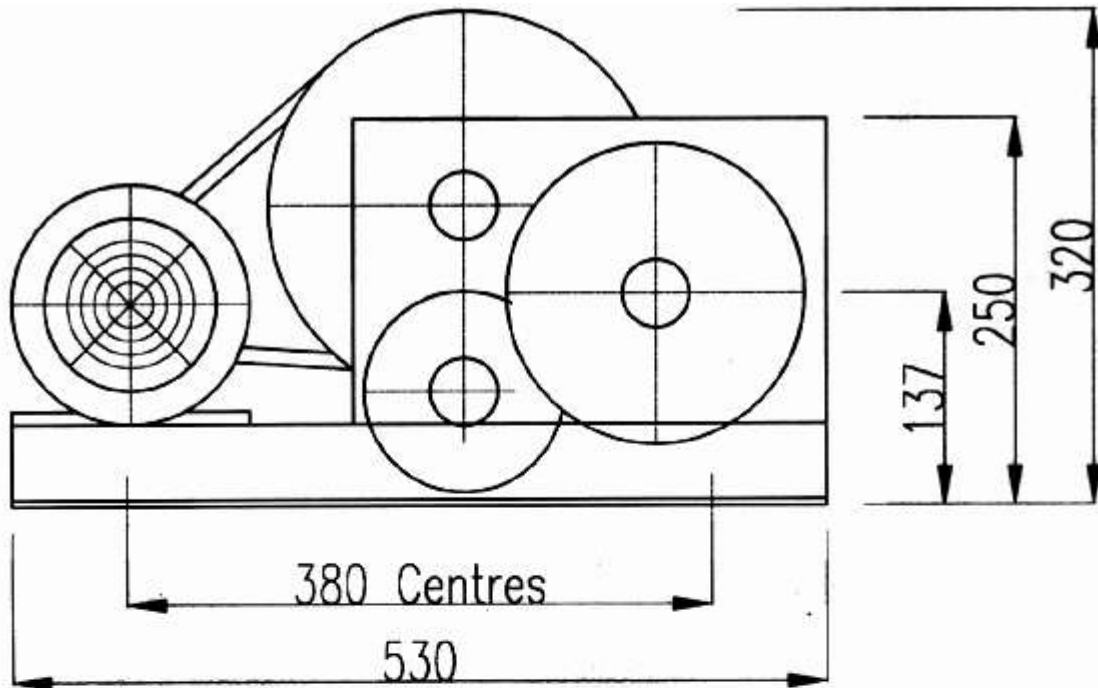

AM 026 B 1800 kg WNCH