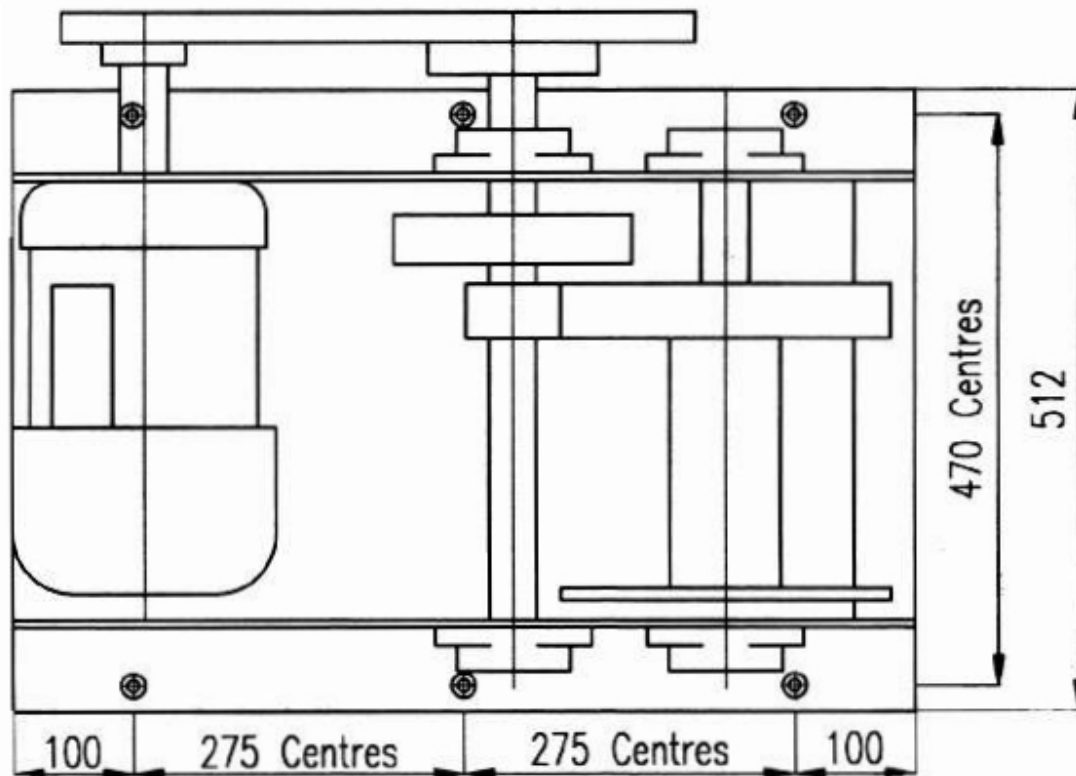

AM 2026 BLUE SERIES

Proudly distributed by **McDowall Engineering**
Ph: +61 7 3881 3562 Fax: +61 7 3881 3567
Email: enquiries@mcde.com.au
www.mcde.com.au