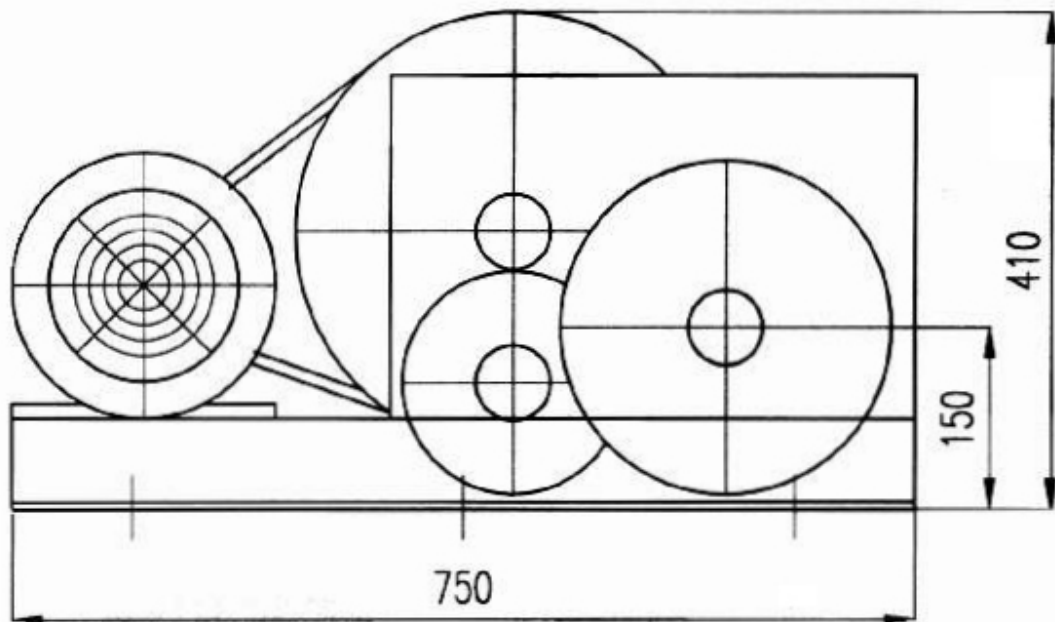

AM 2026 BLUE SERIES

Proudly distributed by **McDowall Engineering**
Ph: +61 7 3881 3562 Fax: +61 7 3881 3567
Email: enquiries@mcde.com.au
www.mcde.com.au